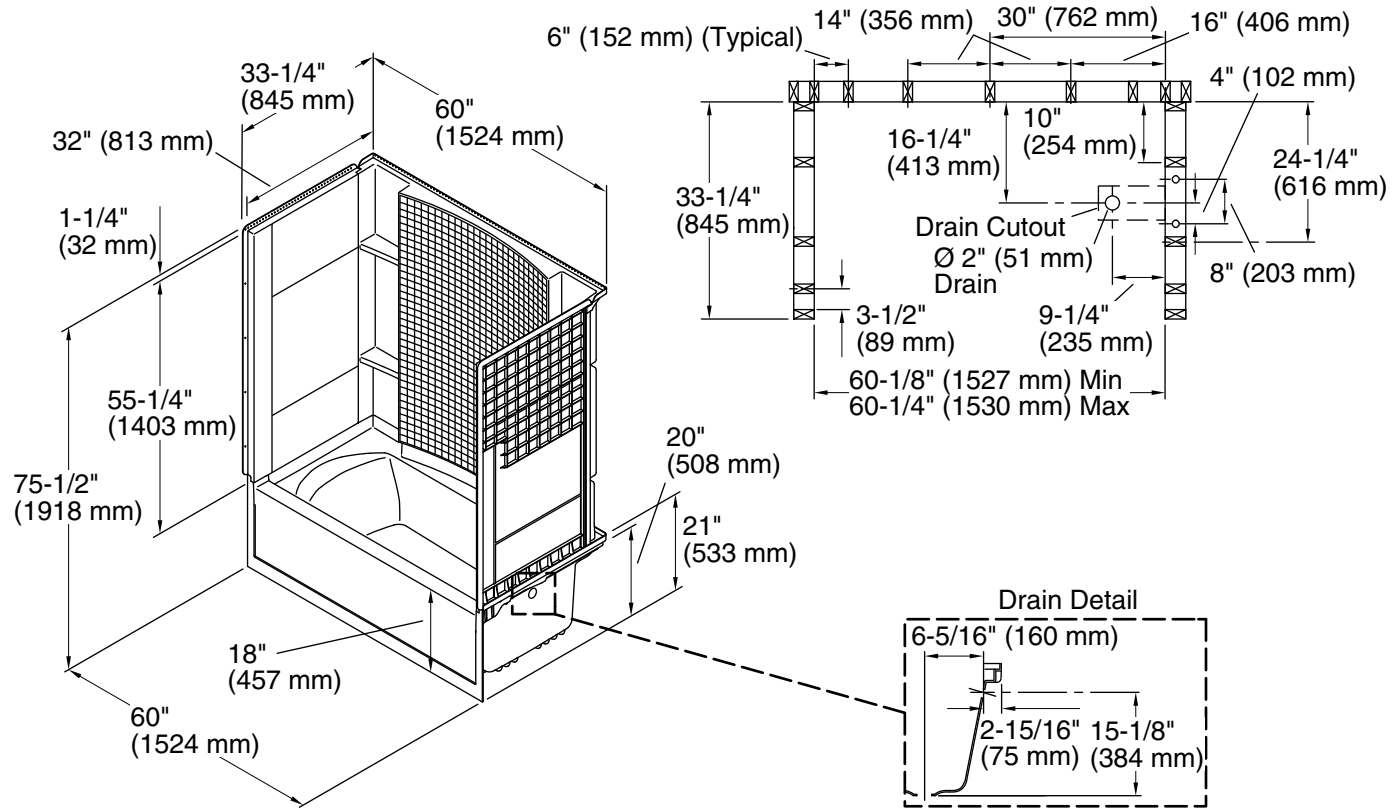

Accord®

60" x 32" bath/shower with right-hand drain

71150120

Features

- 18" apron.
- Pivot snap-together modular design.
- Tile look.
- Molded-in shelves.

Material

- Made from solid Vikrell® material for strength, durability, and lasting beauty.

For the most current Specification Sheet, go to www.sterlingplumbing.com.

5-29-2021 07:31 - US/CA

Technical Information

All product dimensions are nominal.

Installation:	Three-wall alcove
Drain location:	Right
Basin area, bottom:	21-1/2" x 46-1/8" (546 mm x 1172 mm)
Basin area, top:	23" x 51" (584 mm x 1295 mm)
Water depth:	13-1/8" (333 mm)
Water capacity:	56 gal (212 L)
Maximum door height:	55-7/8" (1419 mm)
Maximum door width:	56-3/4" (1441 mm)